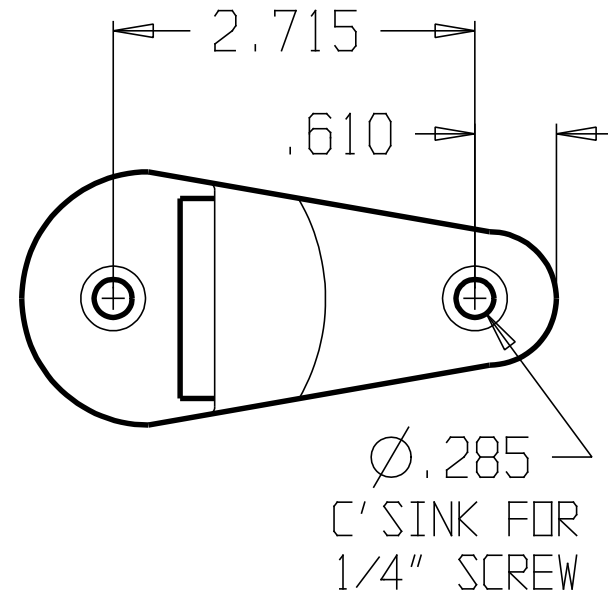

REVISIONS				
ZONE	REV	FINISHES:	DATE	APPROVED
		605,613,626		

DON-JO MFG. INC.

DESIGNER	SIZE A	DATE: 2/19/04	PART NO. #1443	REV
APPROVED	SCALE	RELEASE DATE	WEIGHT	SHEET