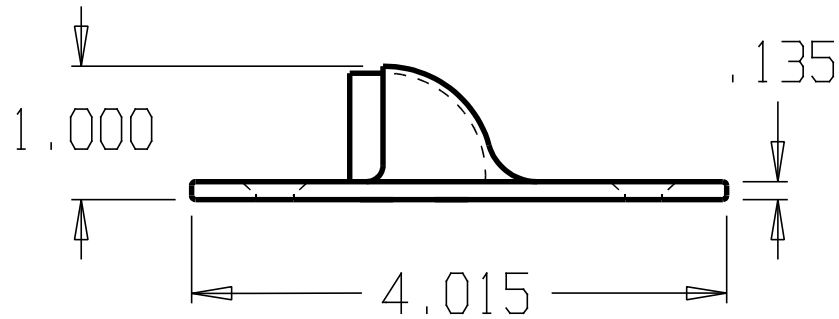

REVISIONS				
ZONE	REV	FINISHES:	DATE	APPROVED
		605,613,626		

DON-JO MFG. INC.

DESIGNER	SIZE A	DATE: 2/19/04	PART NO. #1443	REV
APPROVED	SCALE	RELEASE DATE	WEIGHT	SHEET