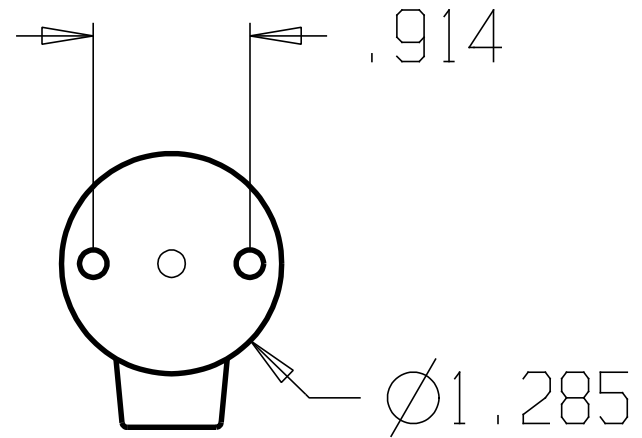

REVISIONS				
ZONE	REV	FINISHES:	DATE	APPROVED
		605,613,619,620,626		

DON-JO MFG. INC.

DESIGNER	SIZE A	DATE: 2/10/04	PART NO. #1432	REV
APPROVED	SCALE	RELEASE DATE	WEIGHT	SHEET