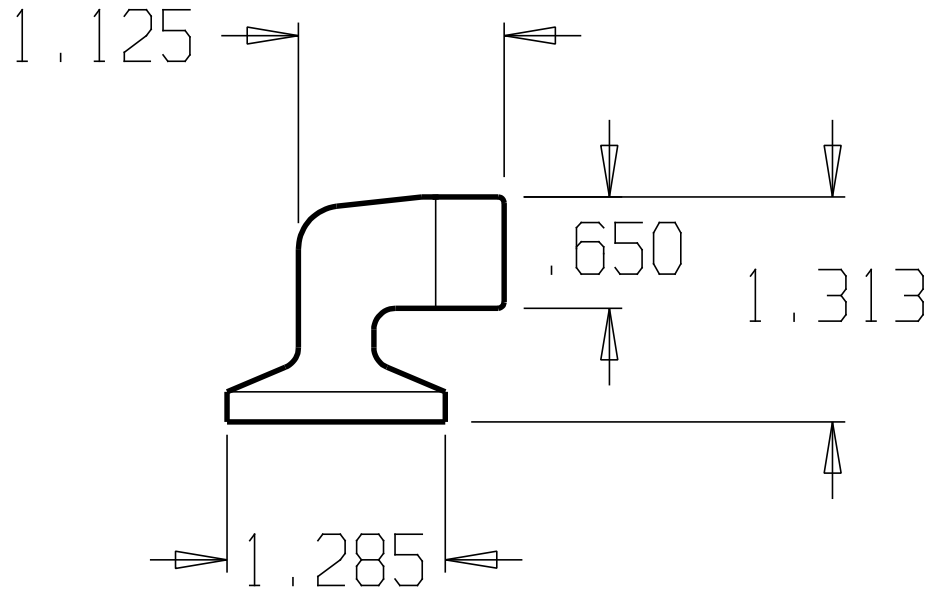

REVISIONS				
ZONE	REV	FINISHES:	DATE	APPROVED
		605,613,619,620,626		

DON-JO MFG. INC.

DESIGNER	SIZE A	DATE: 2/10/04	PART NO. #1432	REV
APPROVED	SCALE	RELEASE DATE	WEIGHT	SHEET