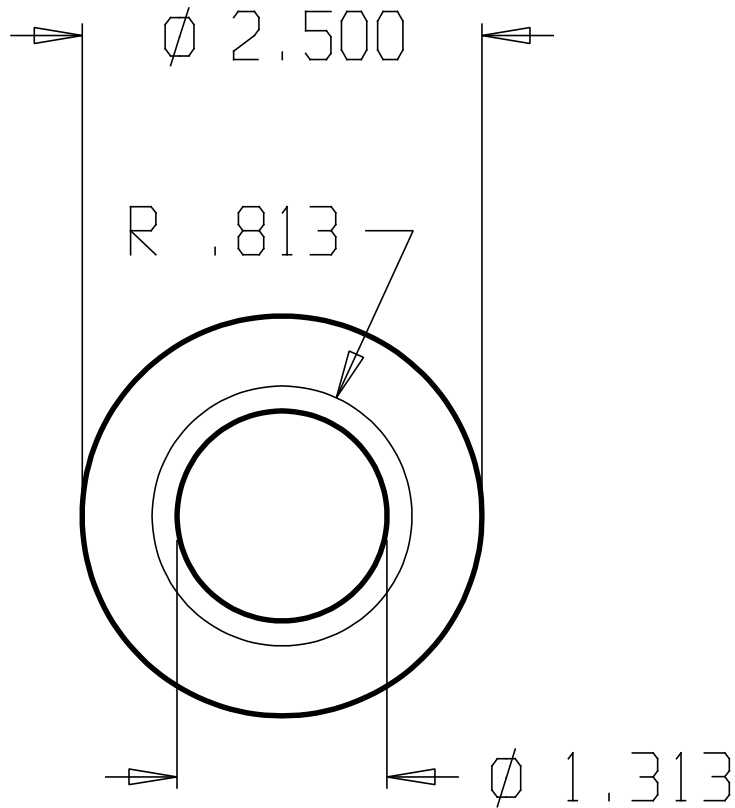

REVISIONS			
ZONE	REV	FINISHES:	DATE
		605,613,626	APPROVED

DON-JO MFG. INC.

DESIGNER
APPROVED

SIZE
A

DATE:
2/10/04

PART NO.
#1412

REV

SCALE RELEASE DATE WEIGHT SHEET