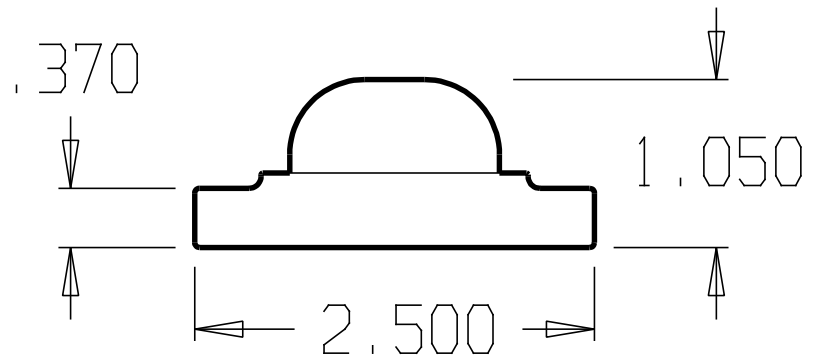

REVISIONS			
ZONE	REV	FINISHES:	DATE
		605,613,626	APPROVED

DON-JO MFG. INC.

DESIGNER
APPROVED

SIZE
A

DATE:
2/10/04

PART NO.
#1412

REV

SCALE RELEASE DATE WEIGHT SHEET