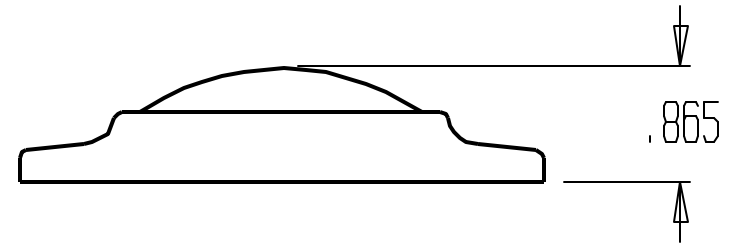

REVISIONS			
ZONE	REV	FINISHES :	DATE
		626	
			APPROVED

DON-JO MFG. INC.

DESIGNER
 APPROVED

SIZE A	DATE: 2/19/04	PART NO. #1410	REV
SCALE	RELEASE DATE	WEIGHT	SHEET