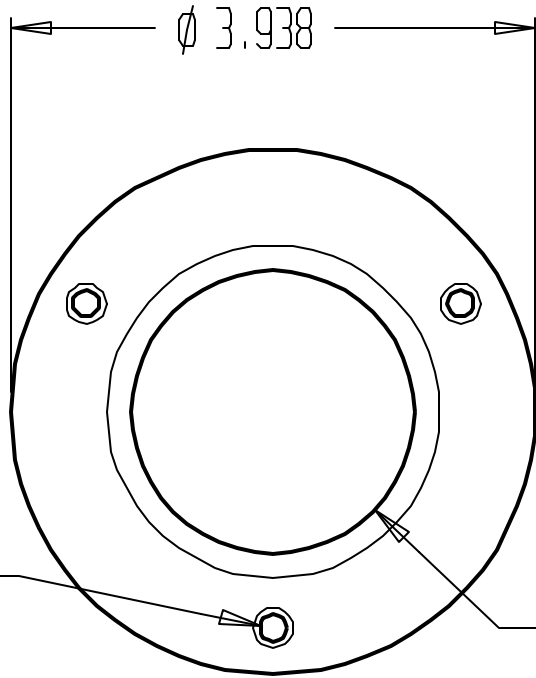

REVISIONS			
ZONE	REV	FINISHES :	DATE
		626	
			APPROVED

DON-JO MFG. INC.

DESIGNER
 APPROVED

SIZE A	DATE: 2/19/04	PART NO. #1410	REV
SCALE	RELEASE DATE	WEIGHT	SHEET