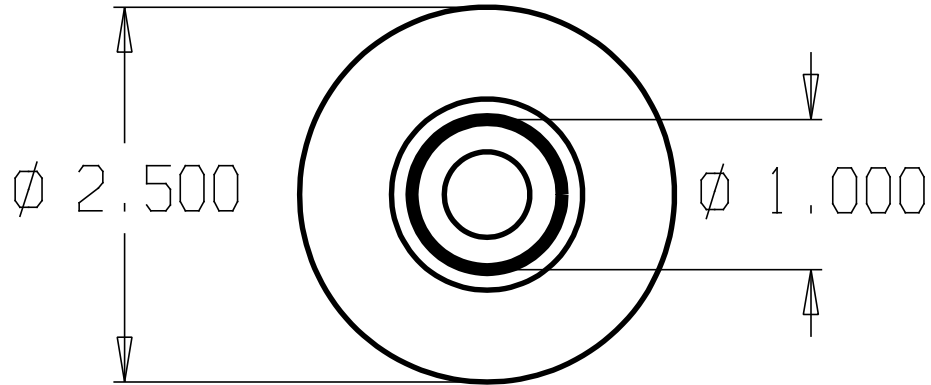

REVISIONS				
ZONE	REV	FINISHES: 605, 606, 612, 613, 619, 620, 625, 626, 630	DATE	APPROVED

DON-JO MFG. INC.

DESIGNER  
APPROVED

SIZE A	DATE: 2/19/04	PART NO. #1407	REV
SCALE	RELEASE DATE	WEIGHT	SHEET