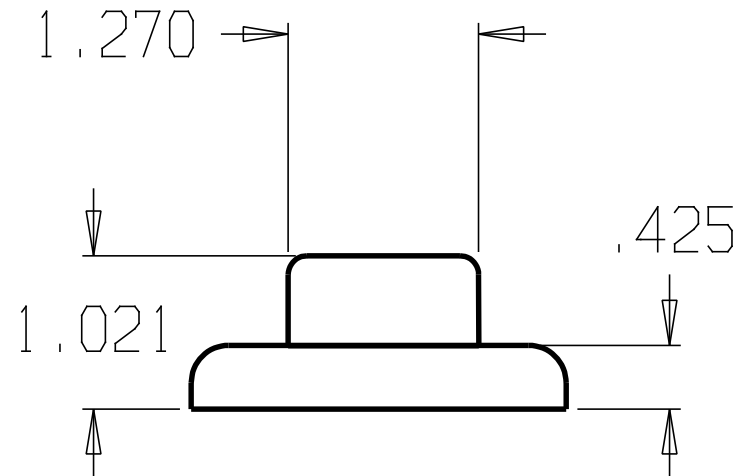

REVISIONS				
ZONE	REV	FINISHES: 605, 606, 612, 613, 619, 620, 625, 626, 630	DATE	APPROVED

DON-JO MFG. INC.

DESIGNER  
APPROVED

SIZE A	DATE: 2/19/04	PART NO. #1407	REV
SCALE	RELEASE DATE	WEIGHT	SHEET