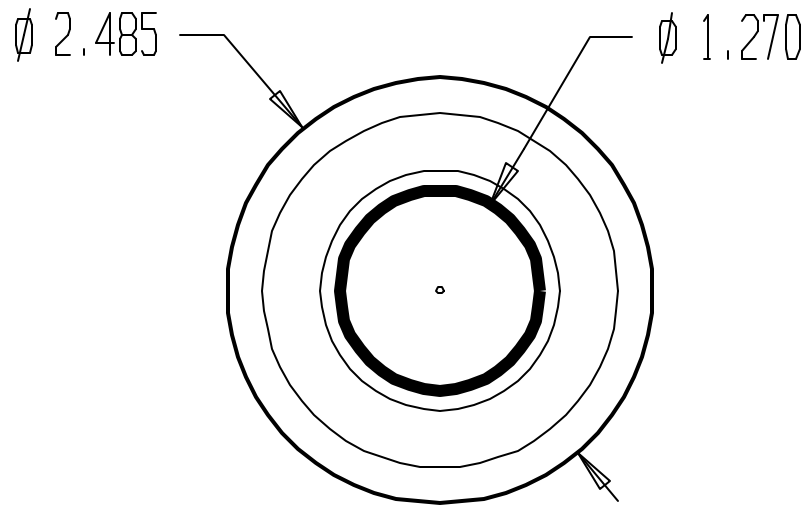

REVISIONS			
ZONE	REV	FINISHES :	DATE
		605, 606, 612, 613, 625, 626, 630	
		APPROVED	

DON-JO MFG. INC.

DESIGNER
 APPROVED

SIZE: A
 DATE: 2/19/04
 SCALE

PART NO.: #1406
 RELEASE DATE

REV
 WEIGHT
 SHEET