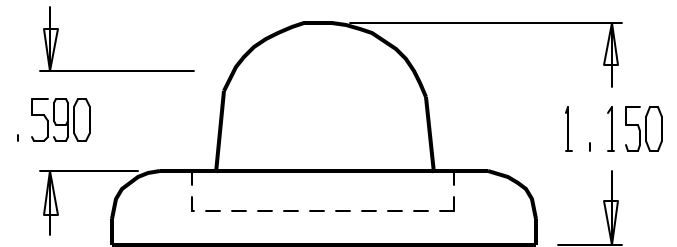

REVISIONS			
ZONE	REV	FINISHES :	DATE
		605, 606, 612, 613, 625, 626, 630	
		APPROVED	

DON-JO MFG. INC.

DESIGNER
 APPROVED

SIZE: A
 DATE: 2/19/04
 SCALE

PART NO.: #1406
 RELEASE DATE

REV
 WEIGHT
 SHEET