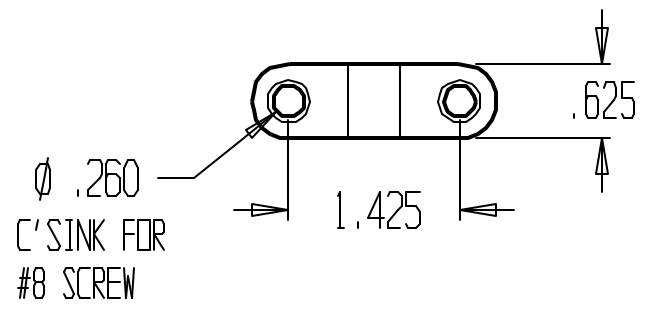

REVISIONS			
ZONE	REV	FINISHES :	DATE
		605, 613, 619, 620, 626	
		APPROVED	

DON-JO MFG. INC.

DESIGNER	SIZE A	DATE: 2/10/04	PART NO. #135	REV
APPROVED	SCALE	RELEASE DATE	WEIGHT	SHEET