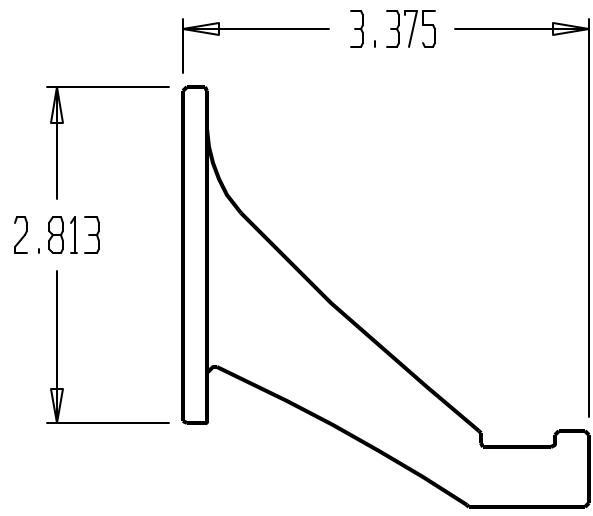

REVISIONS			
ZONE	REV	FINISHES :	DATE
		605, 613, 619, 620, 626	
		APPROVED	

DON-JO MFG. INC.

DESIGNER	SIZE A	DATE: 2/10/04	PART NO. #135	REV
APPROVED	SCALE	RELEASE DATE	WEIGHT	SHEET