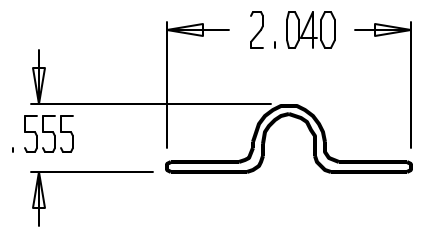

REVISIONS			
ZONE	REV	FINISHES :	DATE
		605, 613, 619, 620, 626	
		APPROVED	

DON-JO MFG. INC.

DESIGNER	SIZE A	DATE: 2/10/04	PART NO. #135	REV
APPROVED	SCALE	RELEASE DATE	WEIGHT	SHEET