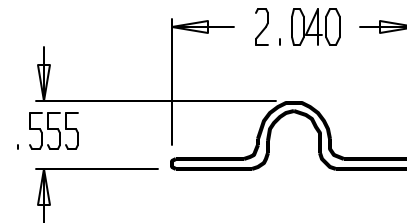

REVISIONS			
ZONE	REV	FINISHES :	DATE
		605, 613, 619, 620, 626	
			APPROVED

DON-JO MFG. INC.

DESIGNER	SIZE A	DATE: 2/10/04	PART NO. #135	REV
APPROVED	SCALE	RELEASE DATE	WEIGHT	SHEET