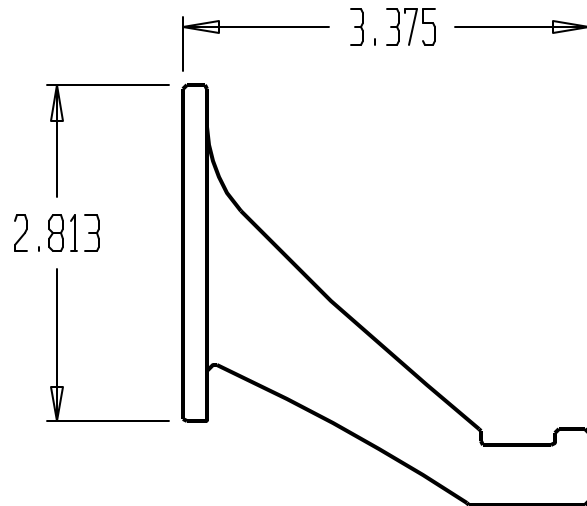

REVISIONS			
ZONE	REV	FINISHES :	DATE
		605, 613, 619, 620, 626	
			APPROVED

DON-JO MFG. INC.

DESIGNER	SIZE A	DATE: 2/10/04	PART NO. #135	REV
APPROVED	SCALE	RELEASE DATE	WEIGHT	SHEET