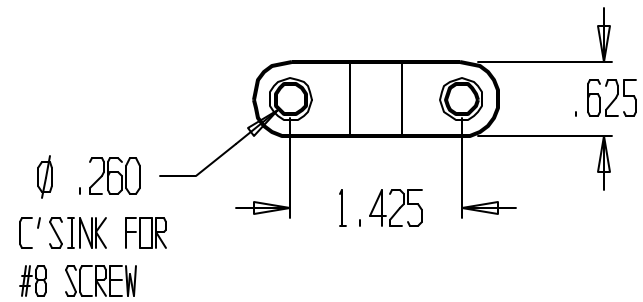

REVISIONS			
ZONE	REV	FINISHES :	DATE
		605, 613, 619, 620, 626	
			APPROVED

DON-JO MFG. INC.

DESIGNER	SIZE A	DATE: 2/10/04	PART NO. #135	REV
APPROVED	SCALE	RELEASE DATE	WEIGHT	SHEET