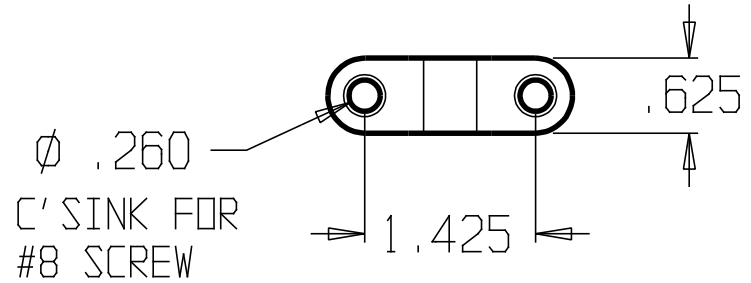

REVISIONS				
ZONE	REV	FINISHES:	DATE	APPROVED
		605,609,613,619,620,625,626		

DON-JO MFG. INC.

DESIGNER	SIZE A	DATE: 2/10/04	PART NO. #130	REV
APPROVED	SCALE	RELEASE DATE	WEIGHT	SHEET