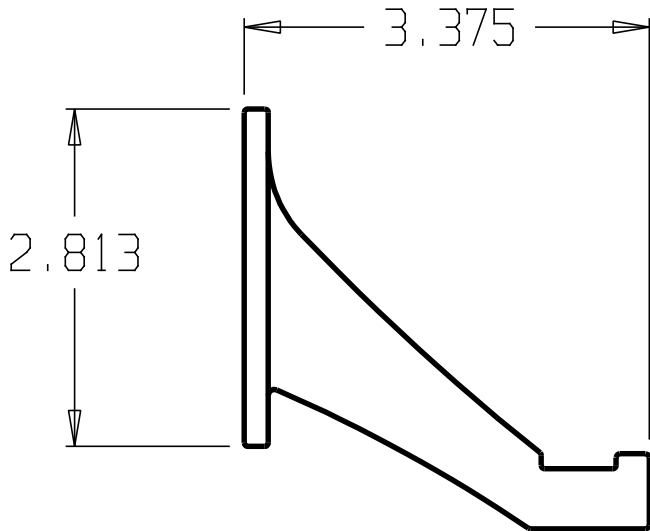

REVISIONS				
ZONE	REV	FINISHES:	DATE	APPROVED
		605,609,613,619,620,625,626		

DON-JO MFG. INC.

DESIGNER	SIZE A	DATE: 2/10/04	PART NO. #130	REV
APPROVED	SCALE	RELEASE DATE	WEIGHT	SHEET