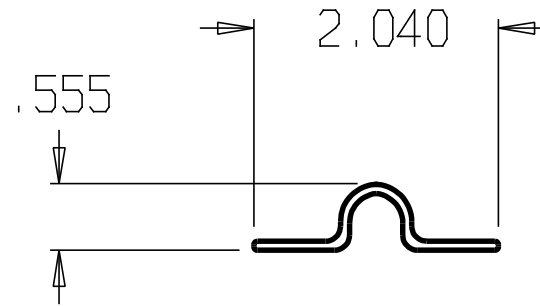

REVISIONS				
ZONE	REV	FINISHES:	DATE	APPROVED
		605,609,613,619,620,625,626		

DON-JO MFG. INC.

DESIGNER	SIZE A	DATE: 2/10/04	PART NO. #130	REV
APPROVED	SCALE	RELEASE DATE	WEIGHT	SHEET