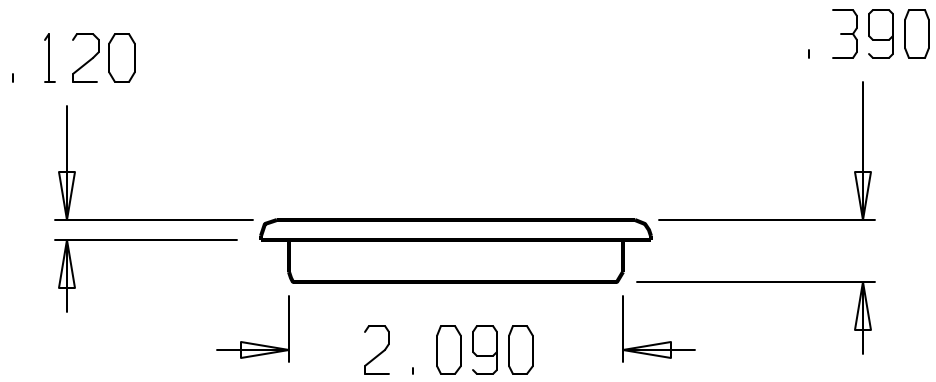

REVISIONS				
ZONE	REV	FINISHES :	DATE	APPROVED
		605, 609, 613, 619, 620, 625		

DON-JO MFG. INC.

DESIGNER  
APPROVED

SIZE: A  
DATE: 2/10/04  
SCALE

PART NO. #125  
RELEASE DATE  
WEIGHT

REV  
SHEET