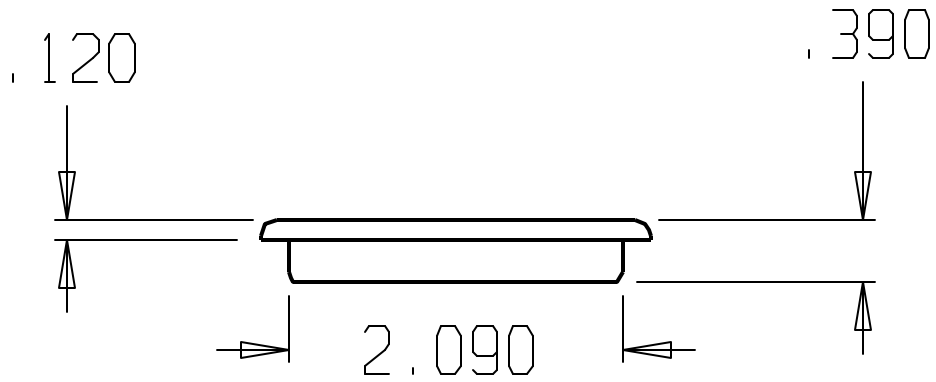

REVISIONS				
ZONE	REV	FINISHES :	DATE	APPROVED
		605, 609, 613, 619, 620, 625		

DON-JO MFG. INC.

DESIGNER  
APPROVED

SIZE A	DATE: 2/10/04	PART NO. #125	REV
SCALE	RELEASE DATE	WEIGHT	SHEET