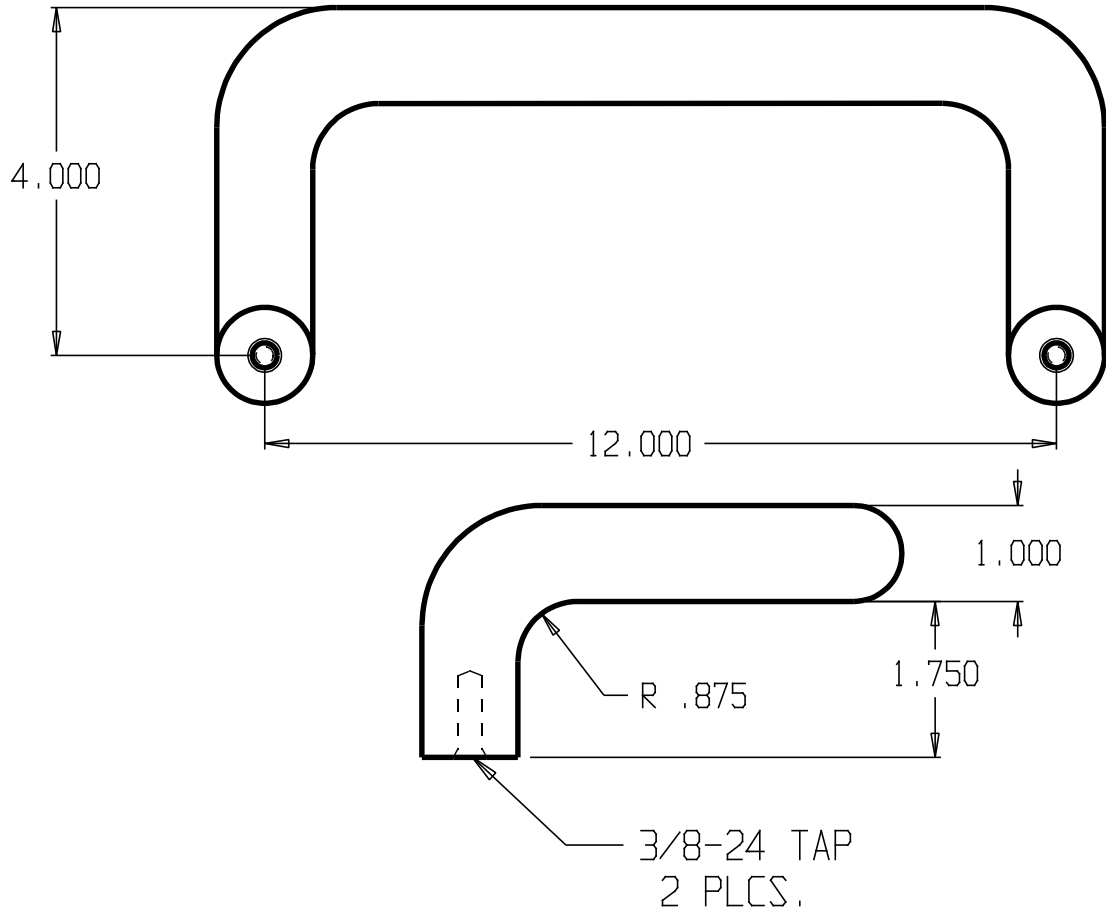

REVISIONS				
ZONE	REV	FINISHES:	DATE	APPROVED
		605, 606, 613, 628, 629, 630		

DON-JO MFG. INC.

DESIGNER	SIZE A	DATE: 2/10/04	PART NO. #1158	REV
APPROVED	SCALE	RELEASE DATE	WEIGHT	SHEET