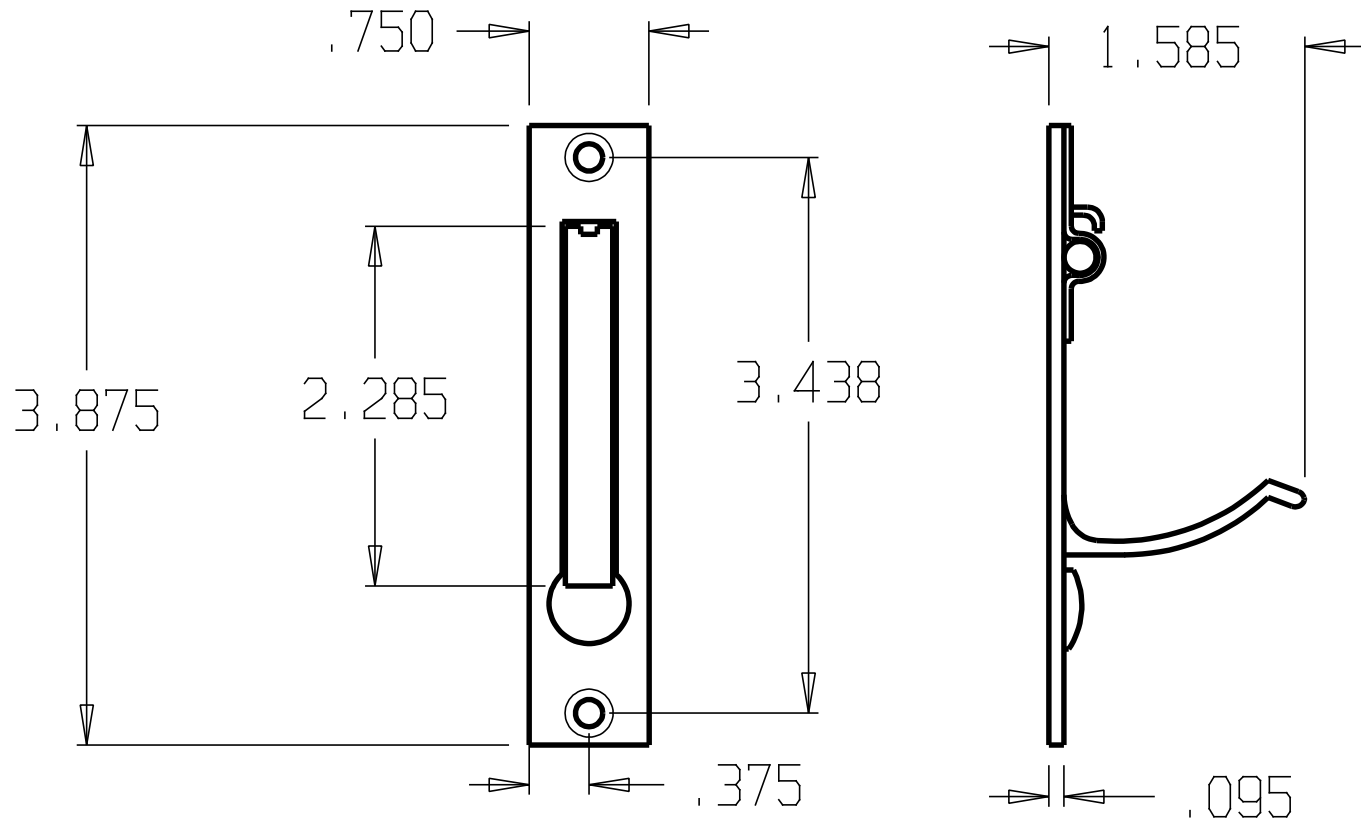

REVISIONS			
ZONE	REV	FINISHES:	DATE
		605,613,619,620,626	APPROVED

DON-JO MFG. INC.

DESIGNER	DATE: 2/10/04	PART NO. #104	REV
APPROVED	SCALE	RELEASE DATE	WEIGHT
			SHEET

SIZE A	DATE: 2/10/04	PART NO. #104	REV
SCALE	RELEASE DATE	WEIGHT	SHEET