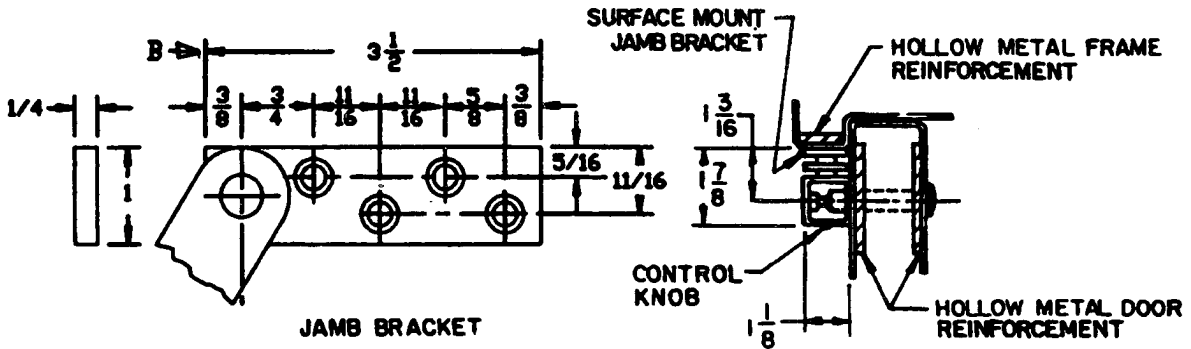

PART# 3324

REVERSIBLE / NON-HANDED
FOR SINGLE ACTING DOORS ONLY

SCREW DETAIL			
	QTY	WOOD	METAL
JAMB	4	#14 X 1-1/2" F.H.V.S.	1/4-20 X 3/4" F.H.V.S.
DOOR	2	5/16 18 RD.H.M.S. 1/2" DIA SEX BOLT	5/16-18 RD.H.M.S. 1/2" DIA. SEX BOLT