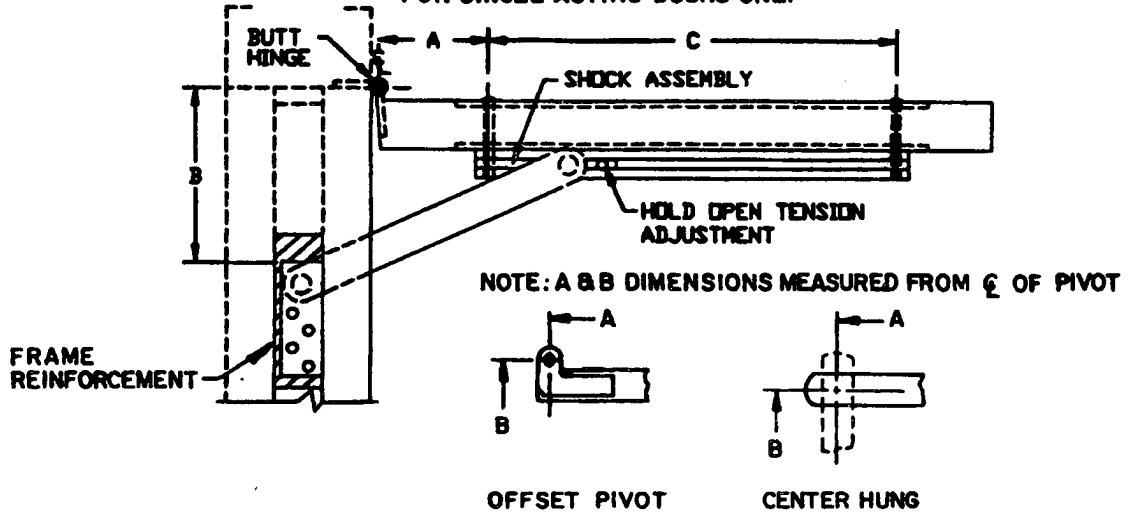

PART# 3324

REVERSIBLE / NON-HANDED
FOR SINGLE ACTING DOORS ONLY

SCREW DETAIL			
	QTY	WOOD	METAL
JAMB	4	#14 X 1-1/2" F.H.V.S.	1/4-20 X 3/4" F.H.V.S.
DOOR	2	5/16 18 RD.H.M.S. 1/2" DIA SEX BOLT	5/16-18 RD.H.M.S. 1/2" DIA. SEX BOLT

ALWAYS REQUEST LATEST TEMPLATE DRAWING FOR NEW INSTALLATIONS
ALL DIMENSIONS SHOWN IN INCHES

DON-JO MFG., INC.

P.O. Box 929
Sterling, Ma. 01564
www.don-jo.com