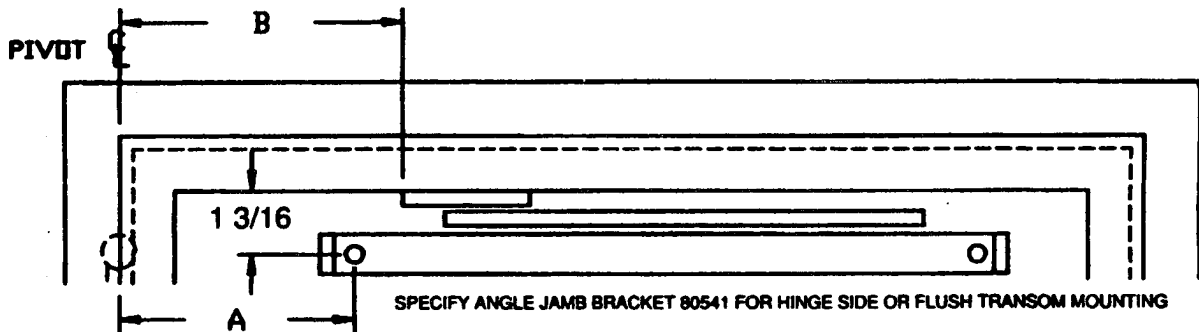

PART# 3324

REVERSIBLE / NON-HANDED
FOR SINGLE ACTING DOORS ONLY

SCREW DETAIL			
	QTY	WOOD	METAL
JAMB	4	#14 X 1-1/2" F.H.V.S.	1/4-20 X 3/4" F.H.V.S.
DOOR	2	5/16 18 RD.H.M.S. 1/2" DIA SEX BOLT	5/16-18 RD.H.M.S. 1/2" DIA. SEX BOLT