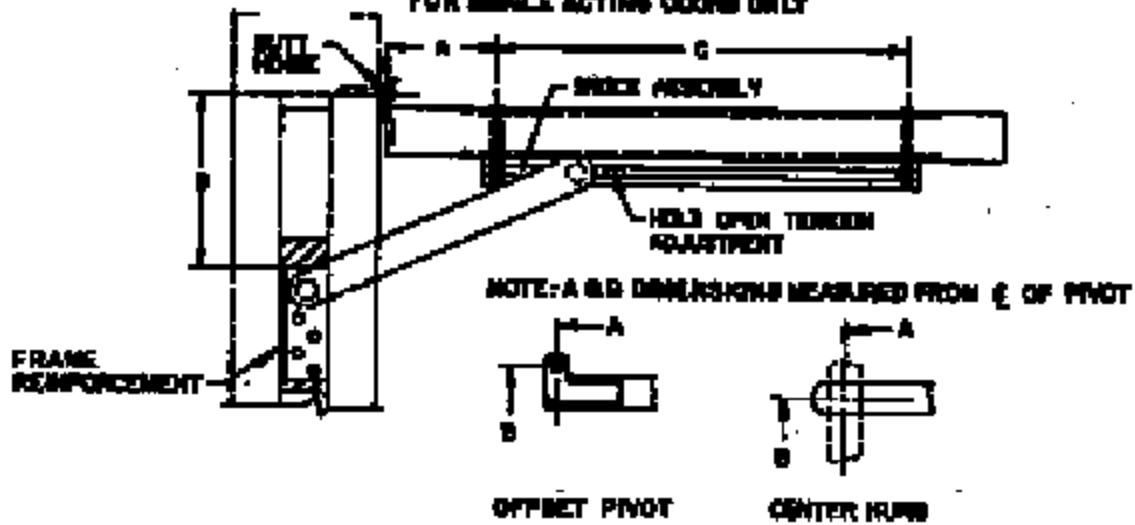

PART# 3323

REVERSIBLE / NON-HANDED
FOR SINGLE ACTING DOORS ONLY

SCREW DETAIL			
	QTY	WOOD	METAL
JAMB	4	PH X 1-1/2" F.W.S.	1/4-20 X 3/4" F.W.S.
DOOR	2	3/16 30 RH.H.S. 1/2" DIA. HEX BOLT	3/16-24 RH.H.S. 1/2" DIA. HEX BOLT

ALWAYS REQUEST LATEST TEMPLATE DRAWING FOR NEW INSTALLATIONS
ALL DIMENSIONS SHOWN IN INCHES

DON-JO MFG., INC.

P.O. Box 929
Sterling, Ma. 01564
www.don-jo.com