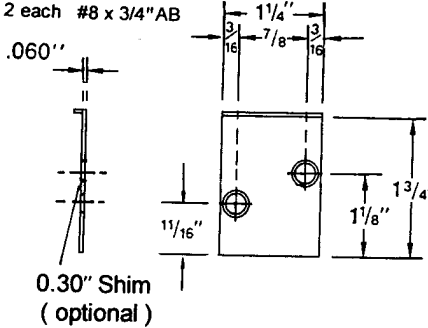

# AUTOMATIC FLUSH BOLTS ( FOR WOOD DOOR )

Frame & Sill Strike  
2 each #8 x 3/4" AB

DIMES  
ARE  
BOT  
FRO

Active Door Strike  
2 each #8 x 3/4" AB

Top & Bottom  
Bolt Hd. Gui  
3 each #10 x

Backset

Note :  
The short  
of bolt hol  
the Bolt E: