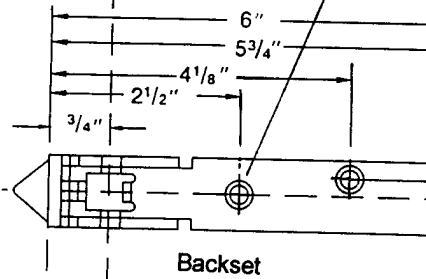

# AUTOMATIC FLUSH BOLTS ( FOR WOOD DOOR )

Frame & Sill Strike  
2 each #8 x 3/4" AB

DIMES  
ARE  
BOT  
FRO

Active Door Strike  
2 each #8 x 3/4" AB

Top & Bottom  
Bolt Hd. Gui  
3 each #10 x

Backset

Note :  
The short  
of bolt hol  
the Bolt E: