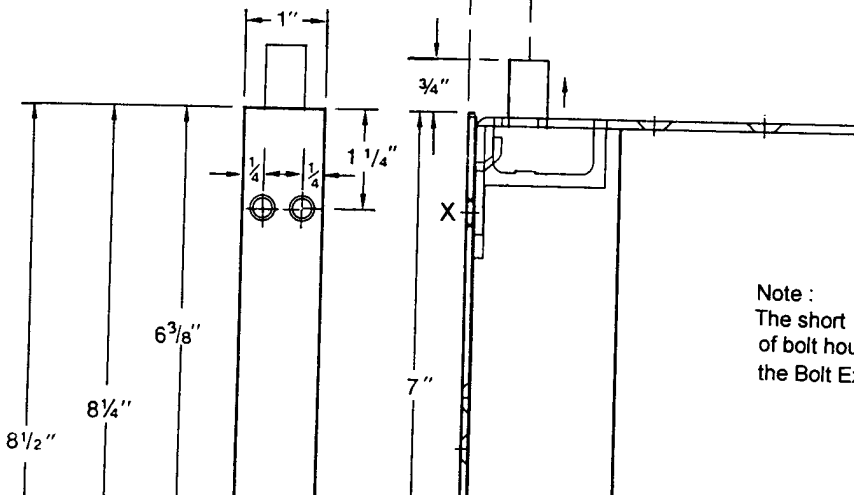

# AUTOMATIC FLUSH BOLTS ( FOR WOOD DOOR )

Frame & Sill Strike  
2 each #8 x 3/4" AB

DIMES  
ARE  
BOT  
FRO

Active Door Strike  
2 each #8 x 3/4" AB

Top & Bottom  
Bolt Hd. Gui  
3 each #10 x

Backset

Note :  
The short  
of bolt hol  
the Bolt E: