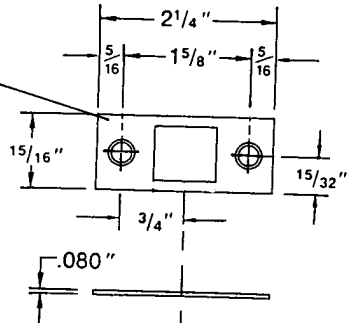

# AUTOMATIC FLUSH BOLTS ( FOR WOOD DOOR )

Frame & Sill Strike  
2 each #8 x 3/4" AB

DIMES  
ARE  
BOT  
FRO

Active Door Strike  
2 each #8 x 3/4" AB

Top & Bottom  
Bolt Hd. Gui  
3 each #10 x

Backset

Note :  
The short  
of bolt hol  
the Bolt E: