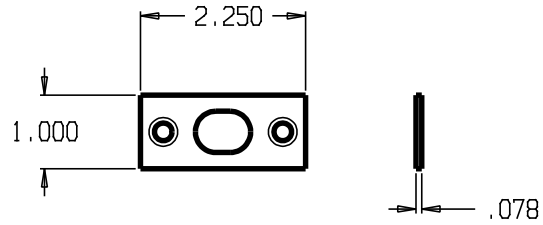

REVISIONS			
ZONE	REV	FINISHES :	GUAGE :

DON-JO MFG. INC.

DESIGNER
D.R.

SIZE
A

DATE:
9/14/05

SCALE

PART NO.
1557 INSTALL

RELEASE DATE

WEIGHT

SHEET

REV