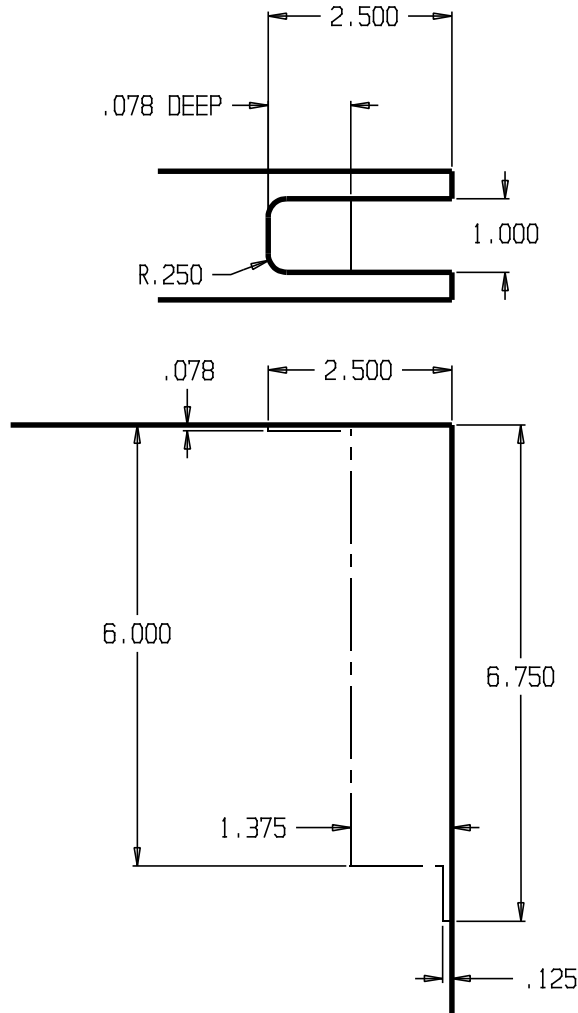

REVISIONS			
ZONE	REV	FINISHES :	GUAGE :

DON-JO MFG. INC.

DESIGNER
D.R.

SIZE
A

DATE:
9/14/05

SCALE

PART NO.
1557 INSTALL

RELEASE DATE

WEIGHT

SHEET

REV