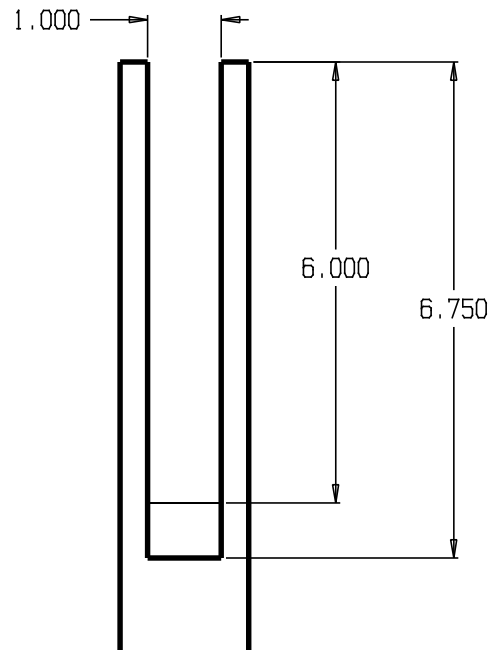

REVISIONS			
ZONE	REV	FINISHES :	GUAGE :

DON-JO MFG. INC.

DESIGNER
D.R.

SIZE
A

DATE:
9/14/05

SCALE

PART NO.
1557 INSTALL

RELEASE DATE

WEIGHT

SHEET

REV