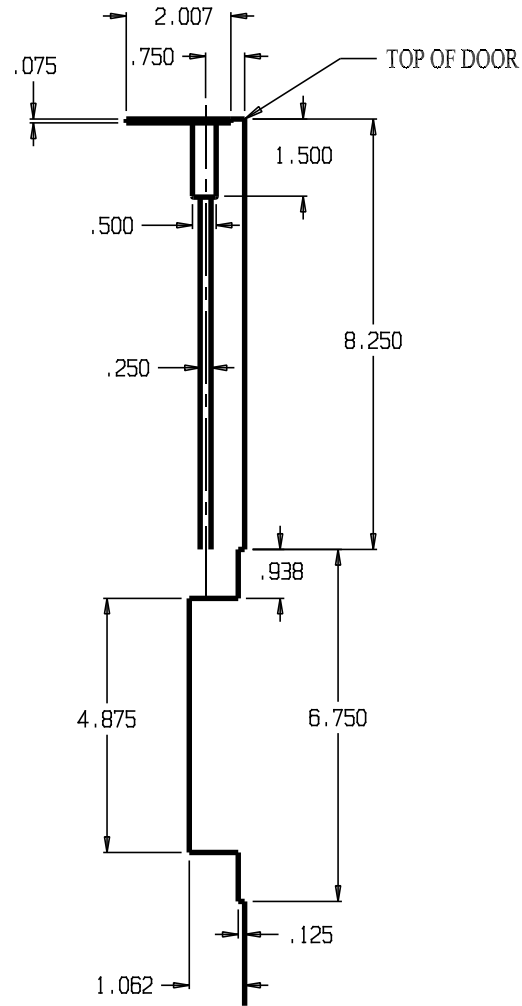

REVISIONS				
ZONE	REV	FINISHES :	DATE	APPROVED

DON-JO MFG. INC.

DESIGNER
APPROVED

SIZE A	DATE: 3/25/04	PART NO. INSTALLATION FOR #1555	REV
SCALE	RELEASE DATE	WEIGHT	SHEET